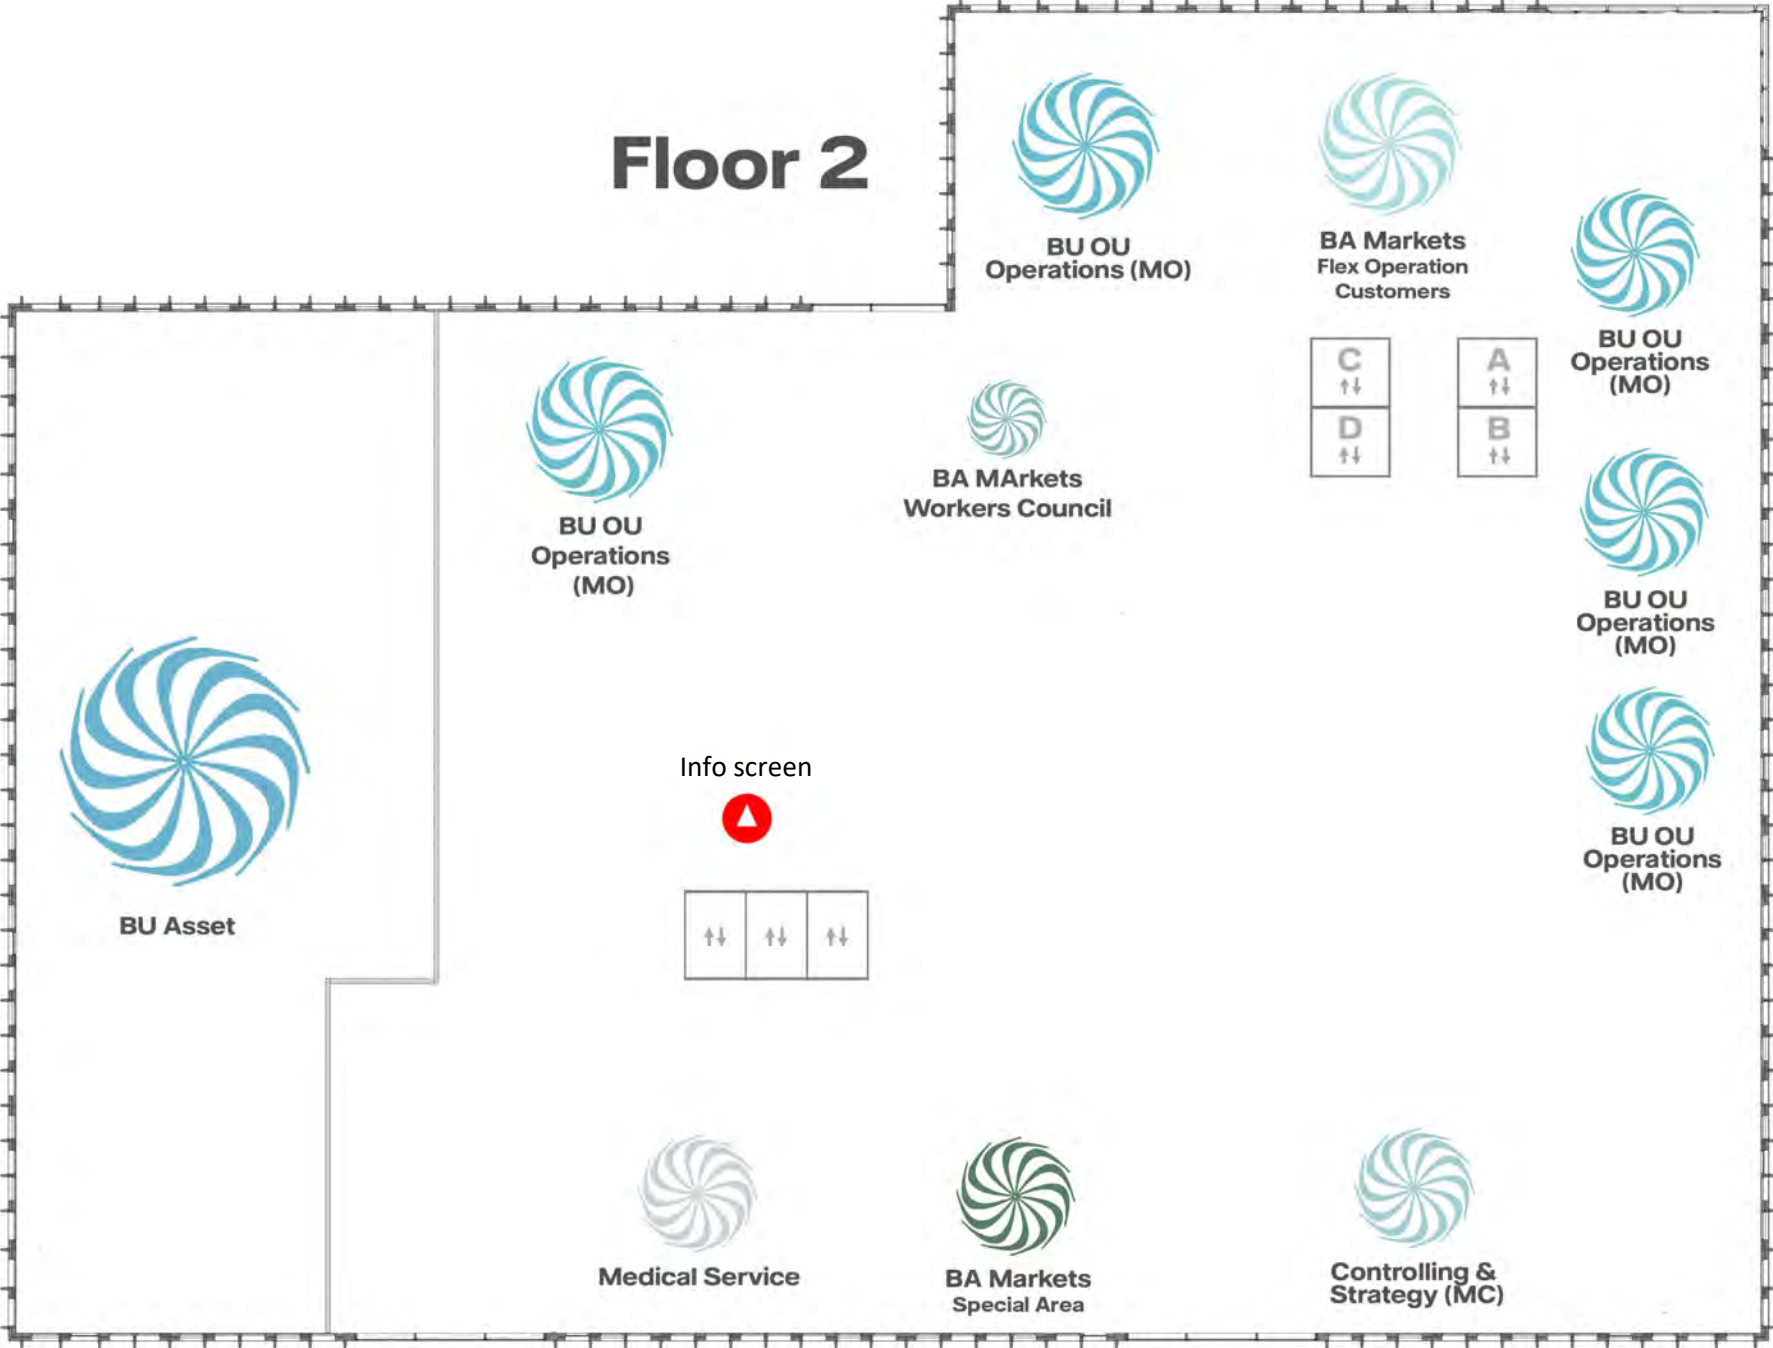

# Ground floor

  
FM Service  
Document Service

Info screen

Changing  
rooms /  
Showers

Bike room

Sports  
area

  
Reception  
counter

Amerigo-  
Vespucci-  
Platz

Info  
screen

SF Risk  
Management  
Market Risk (FRM)

Conference  
area

Amerigo-  
Vespucci-  
Platz

VATTENFALL

# Floor 1 North-West

ELBE  
River

Amerigo-  
Vespucci-  
Platz

VATTENFALL

# Floor 2

**ELBE  
River**

**Amerigo-  
Vespucci-  
Platz**

**BU Asset**

**BU OU  
Operations  
(MO)**

**BU OU  
Operations (MO)**

**BA Markets  
Flex Operation  
Customers**

**BU OU  
Operations  
(MO)**