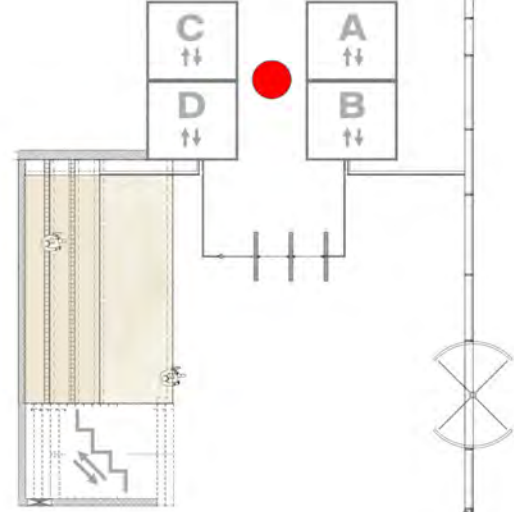

# Ground floor North-West

  
FM Service  
Document Service

ELBE  
River

  
Bike room

Changing  
rooms /  
Showers

  
Sports  
area

  
Reception  
counter

Amerigo-  
Vespucci-  
Platz