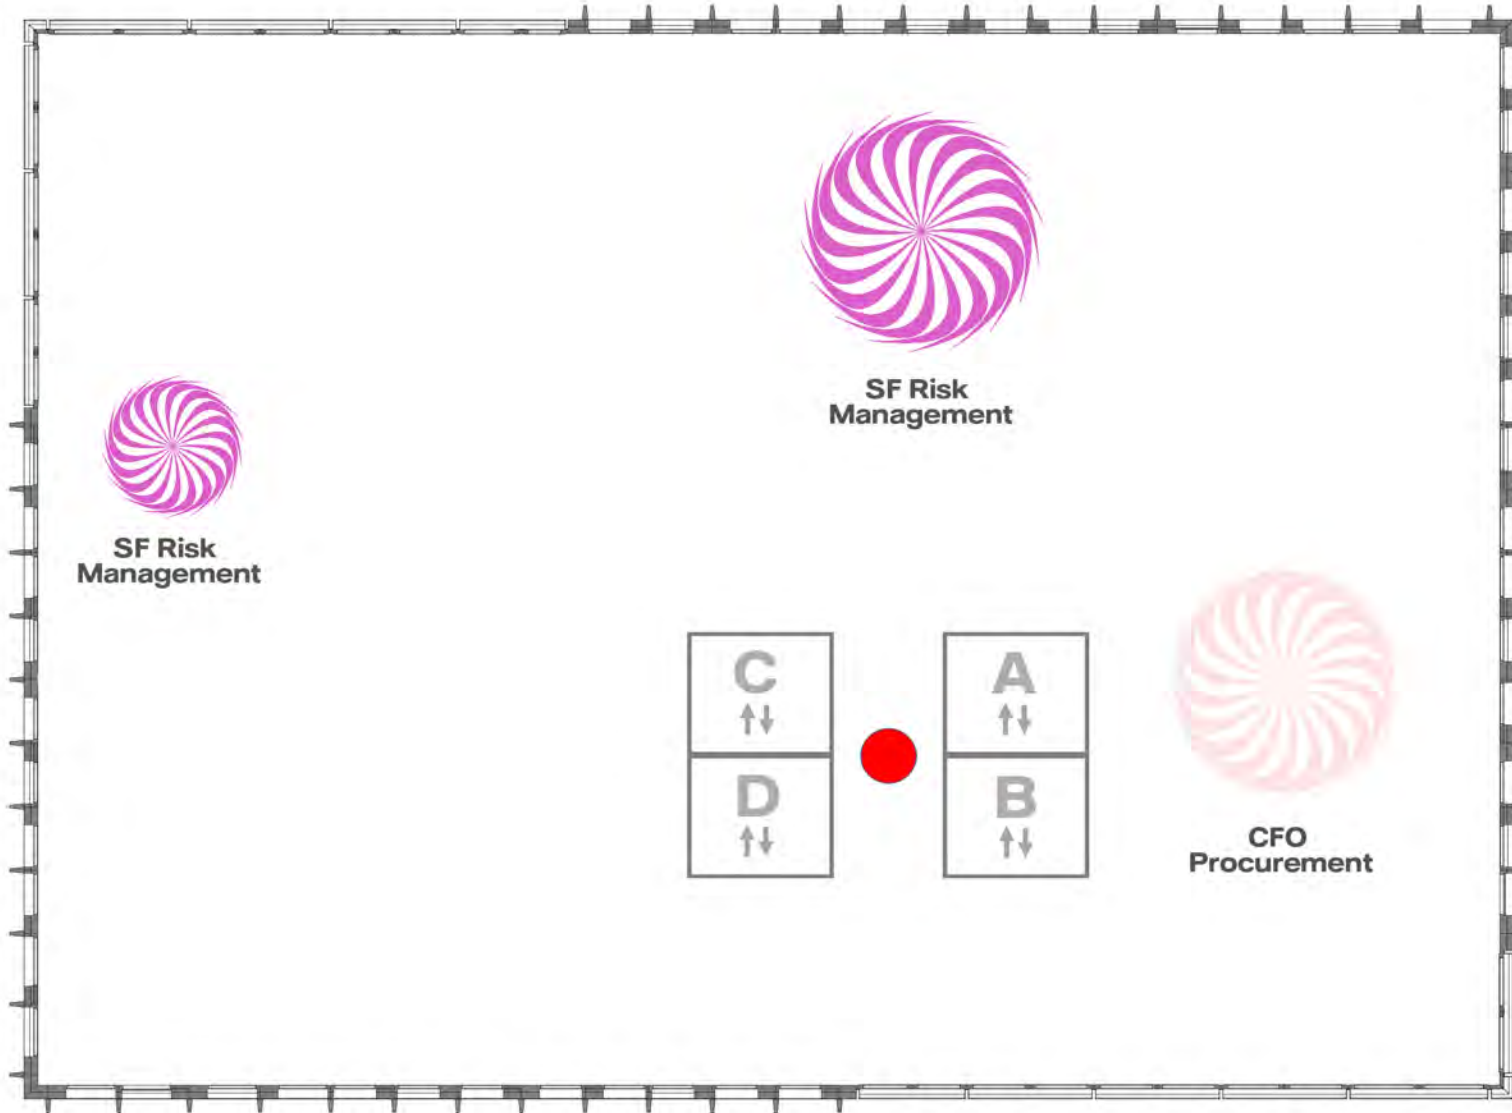

Floor 8 North-West

**ELBE
River**