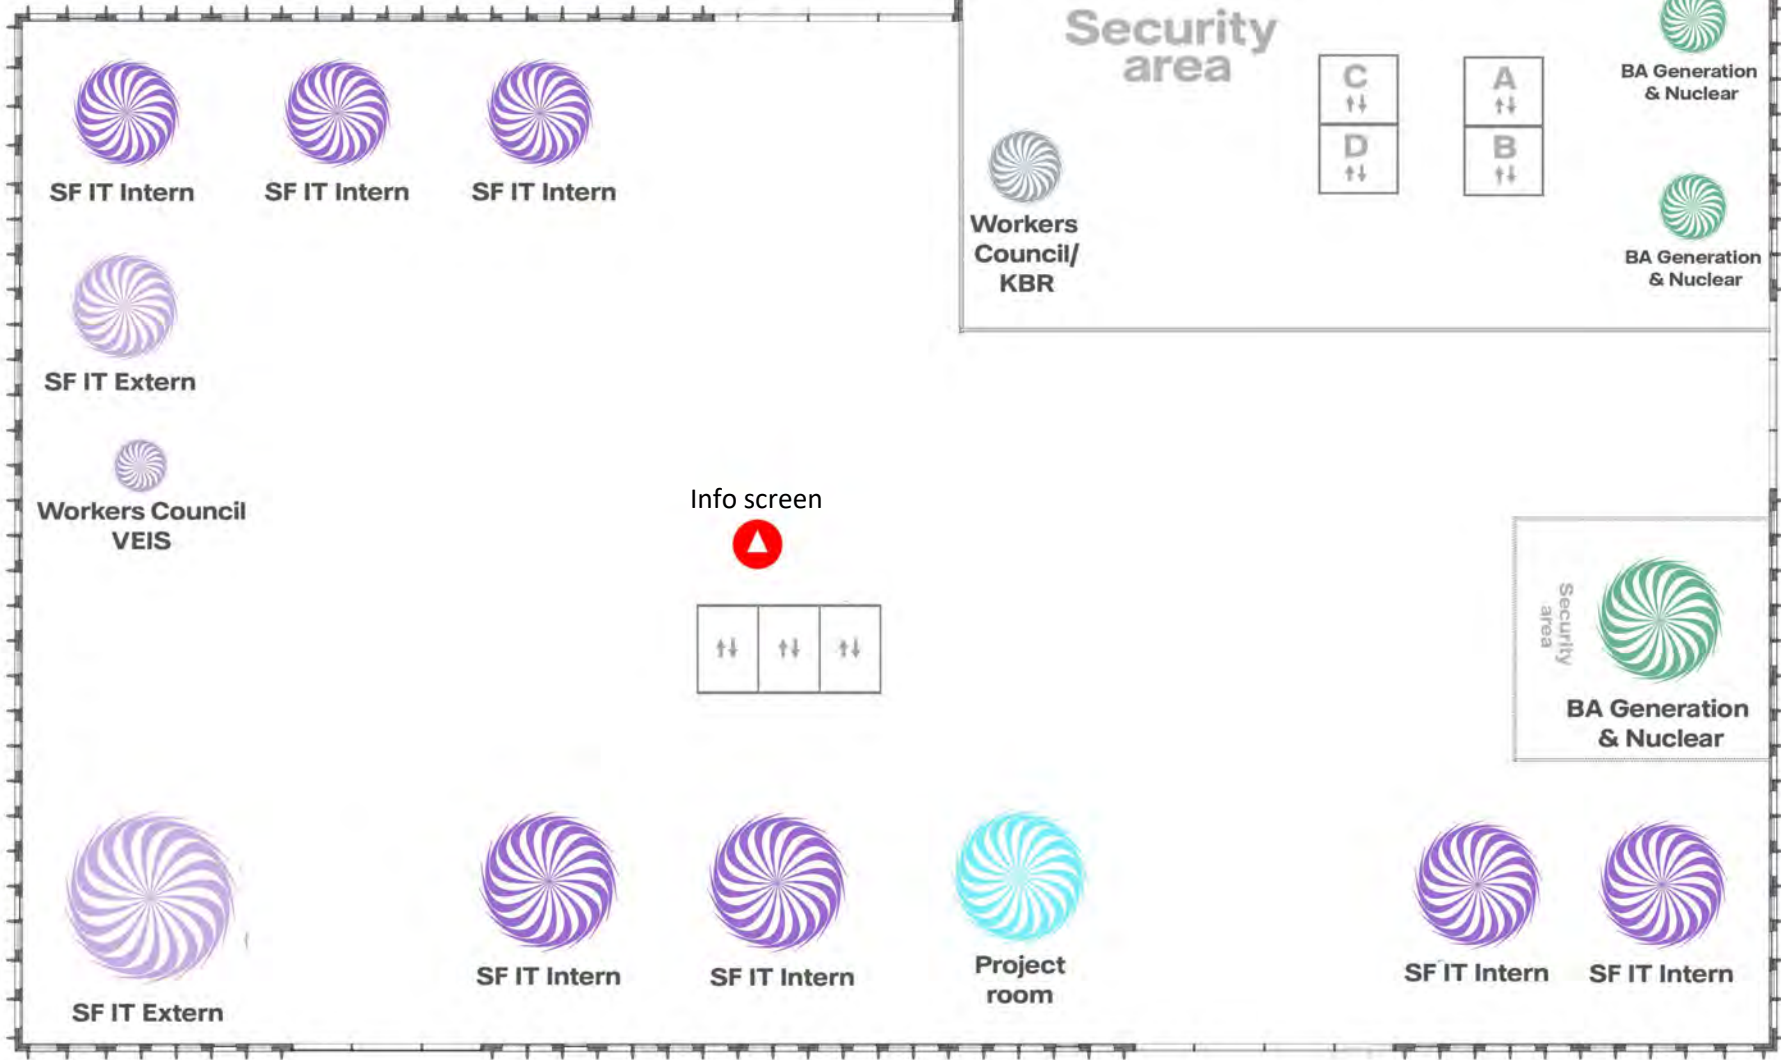

Floor 4

ELBE
River

Amerigo-
Vespucci-
Platz

VATTENFALL