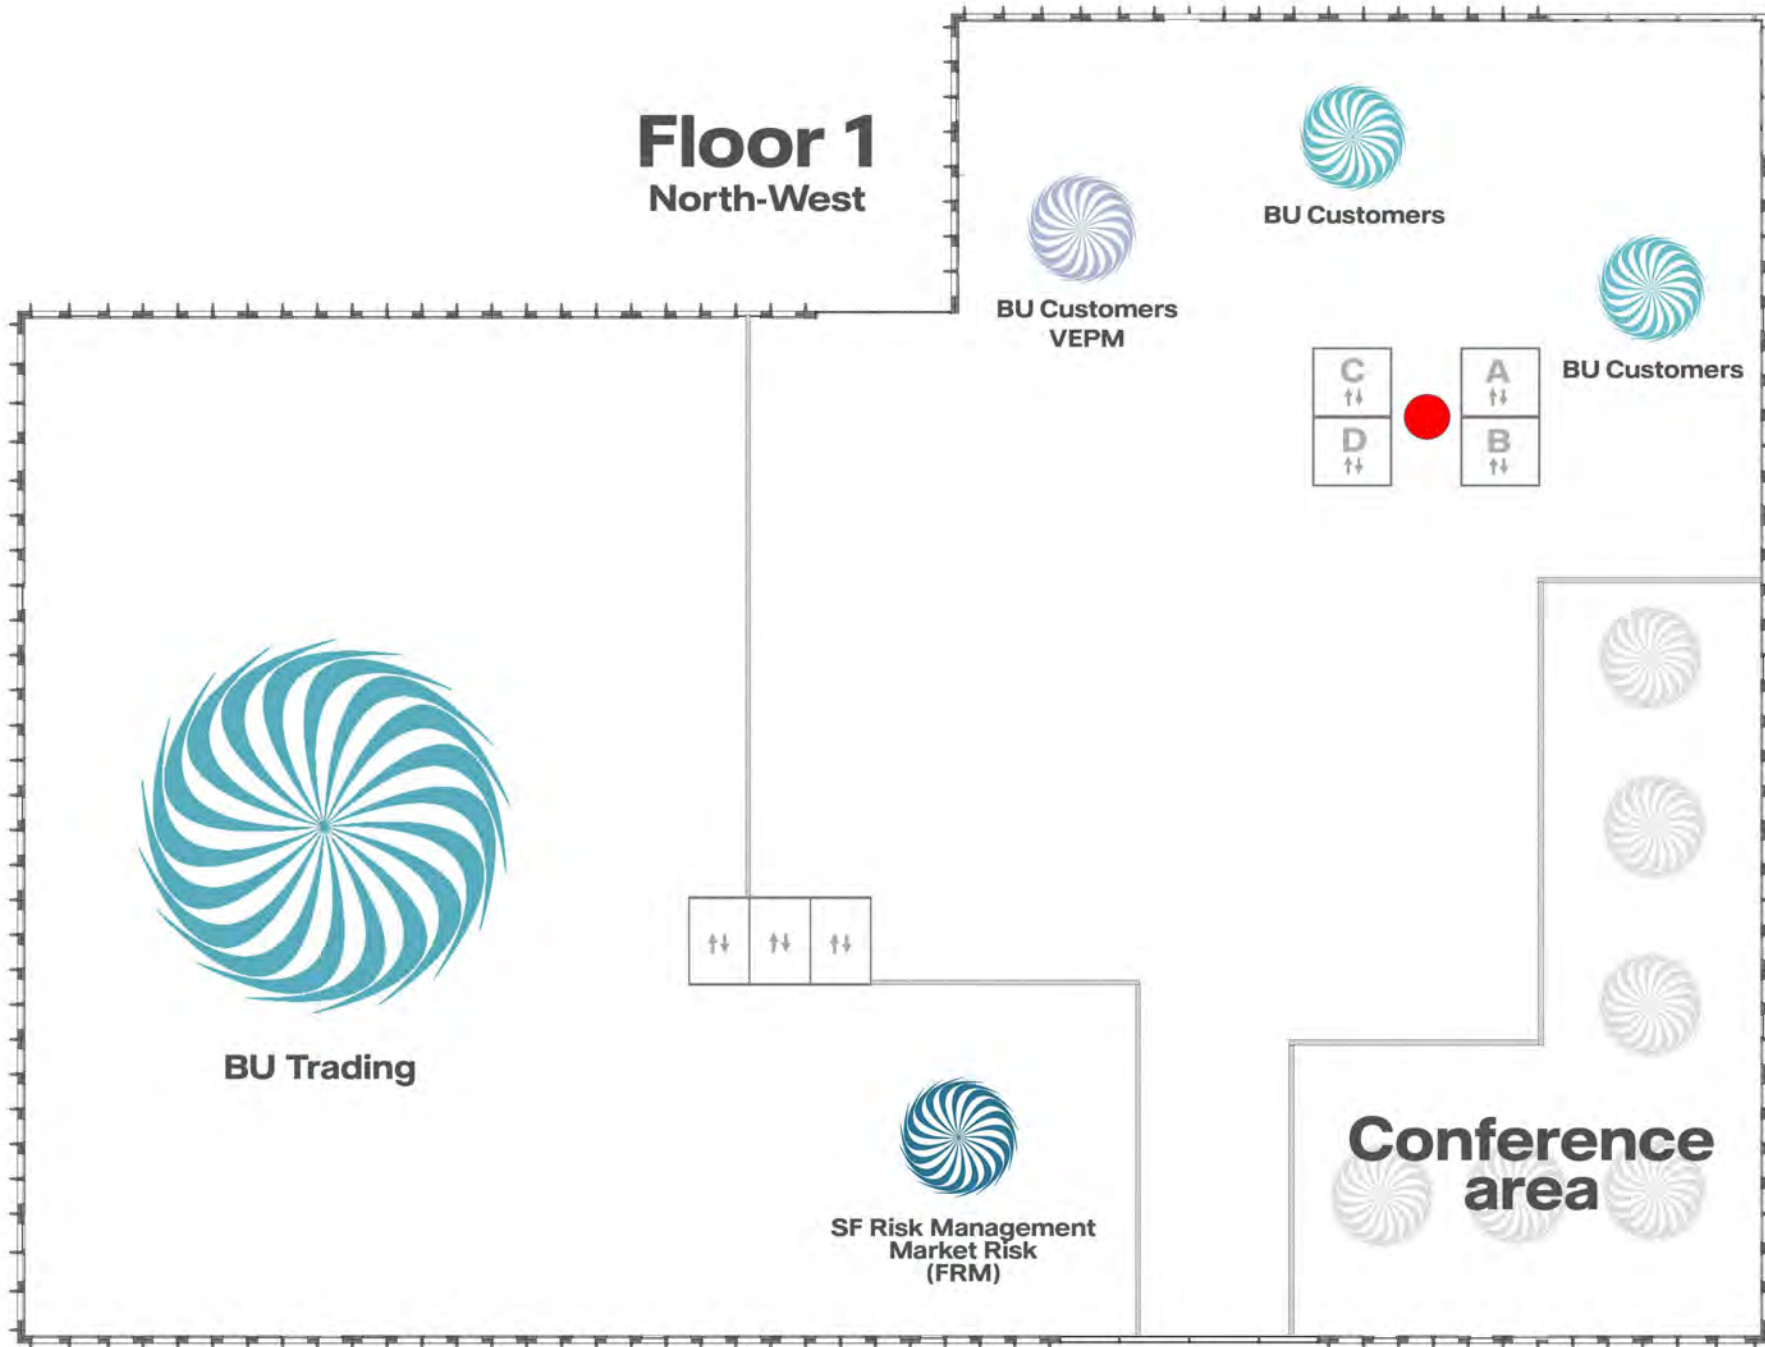

# Floor 1

ELBE  
River

BU Trading

BU Customers  
VEPM

BU Customers

BU Customers

C  
⇕  
D  
⇕

A  
⇕  
B  
⇕

Info  
screen

SF Risk  
Management  
Market Risk (FRM)

Conference  
area

Amerigo-  
Vespucci-  
Platz

VATTENFALL

# Floor 1 North-West

ELBE  
River

Amerigo-  
Vespucci-  
Platz

VATTENFALL