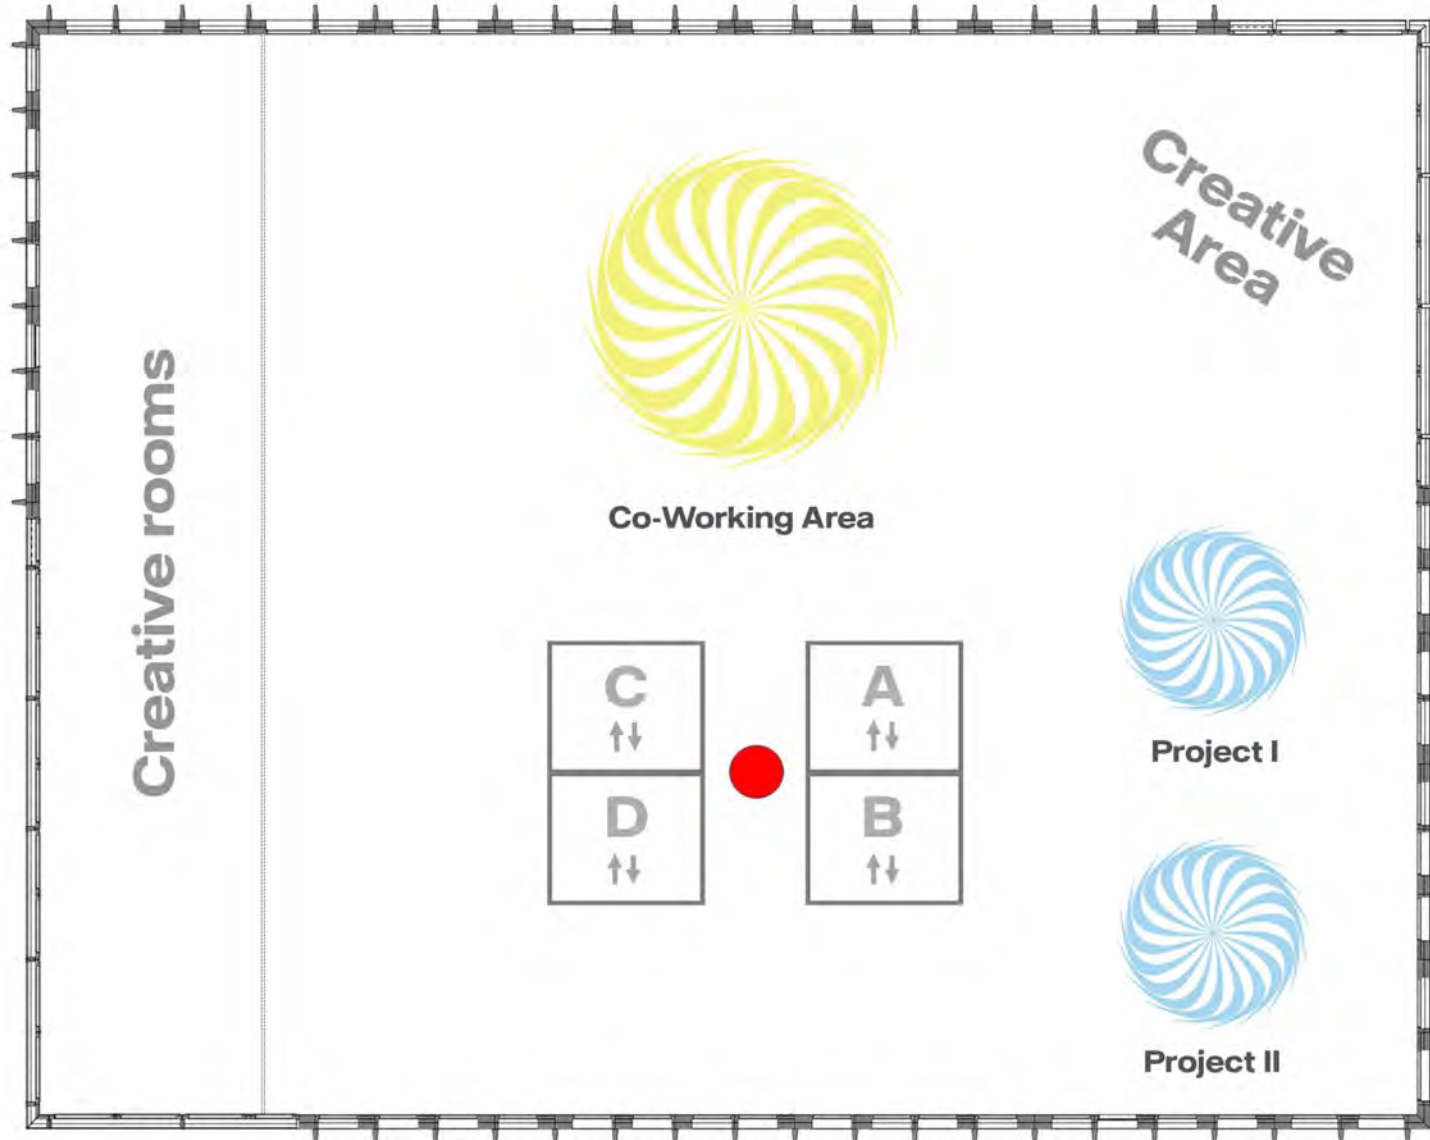

Floor 15

North-West

ELBE
River

VATTENFALL