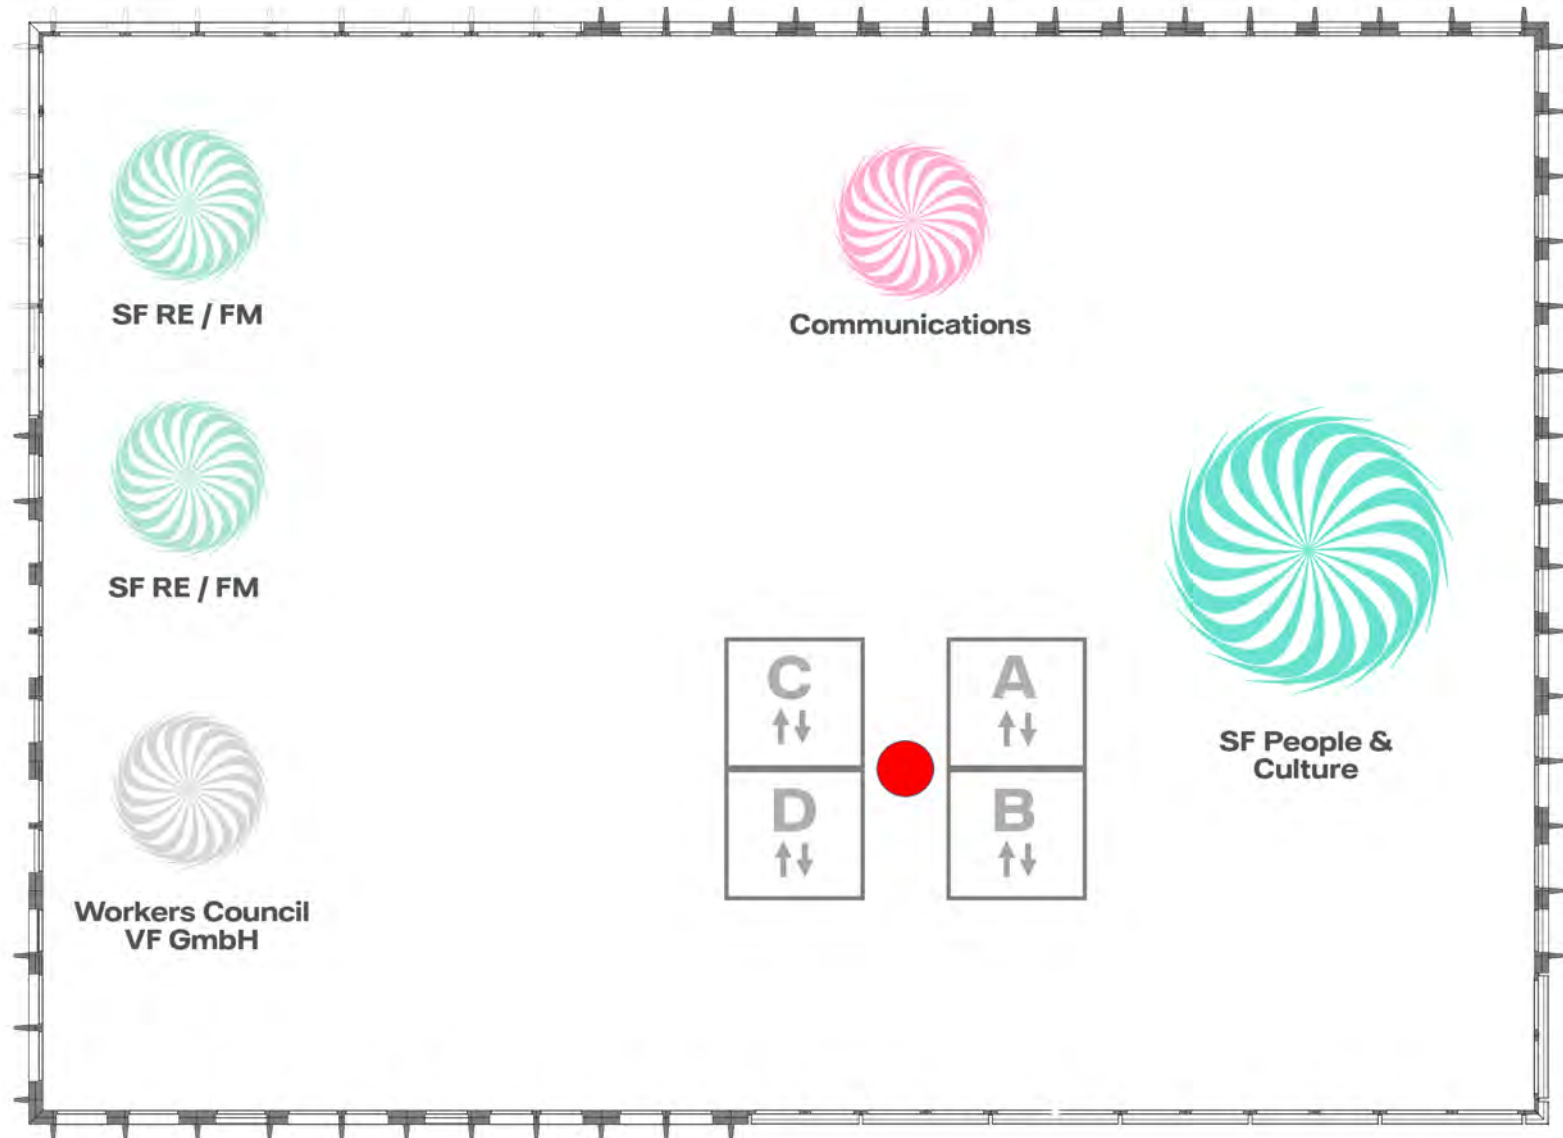

Floor 7 North-West

ELBE
River