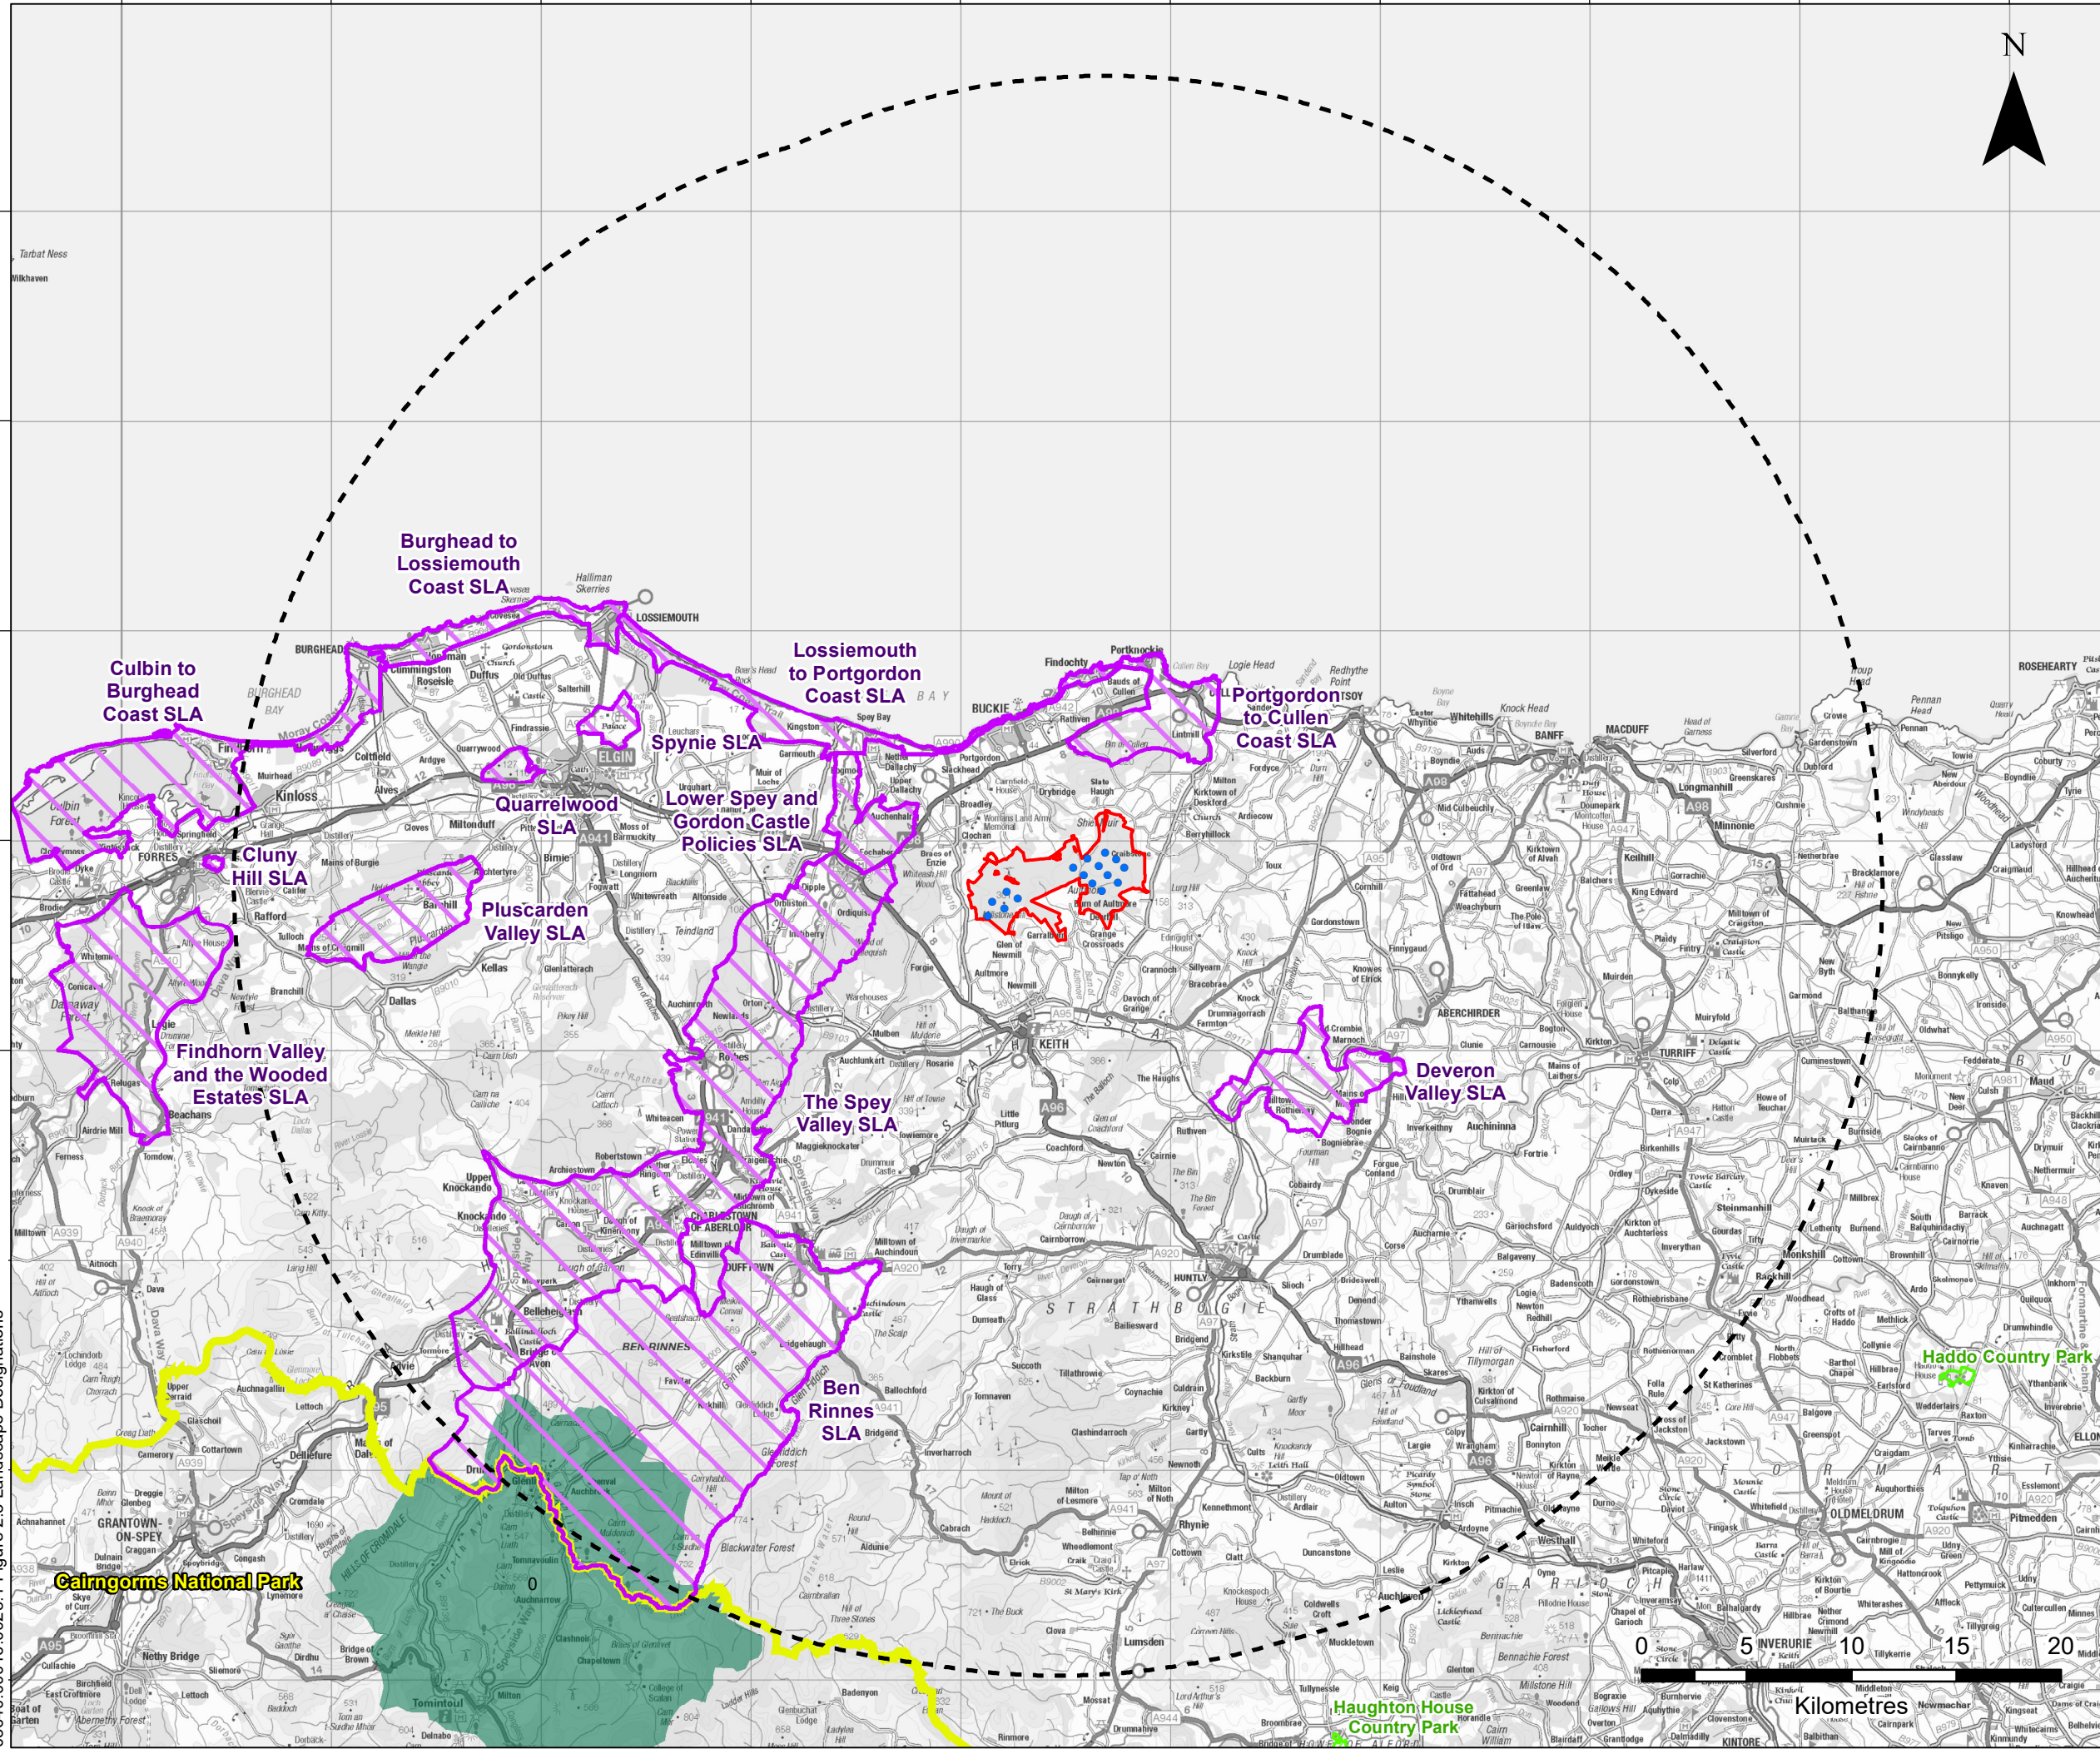

300000 310000 320000 330000 340000 350000 360000 370000 380000 390000

890000

880000

870000

860000

850000

NOTES
© Scottish Natural Heritage, contains OS data
© Crown copyright and database right (2021)

LEGEND

-  Site Boundary
-  35 km Site Boundary Buffer
-  Turbine Location
-  National Park
-  Country Park
-  Cairngorms Dark Skies Park
-  Special Landscape Area (SLA)

VATTENFALL 

SLR 

4/5 LOCHSIDE VIEW
EDINBURGH PARK
EDINBURGH
EH12 9DH

T: +44 (0)131 335 6830
www.slrconsulting.com

**AULTMORE WIND FARM
SCOPING REPORT
LANDSCAPE DESIGNATIONS
WITHIN 35 KM
FIGURE 2.3**

Scale 1:300,000 @ A3 Date OCTOBER 2021

03640.00016.0023.1 Figure 2.3 Landscape Designations